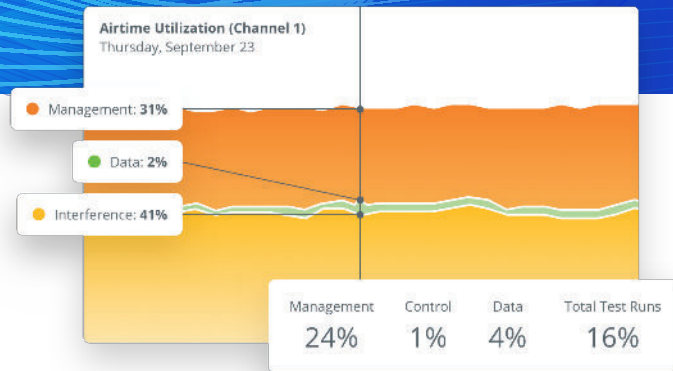

AUTOMATIC BUSINESS ANALYTICS

Sometimes it feels like business analytics make the world go round, so we made sure to make them as easy to read and share as possible. WIP provides API and SNMPv2c support; and allows you to export all tables and graphs from the user interface, making it simple to support your decisions with real-time and historical