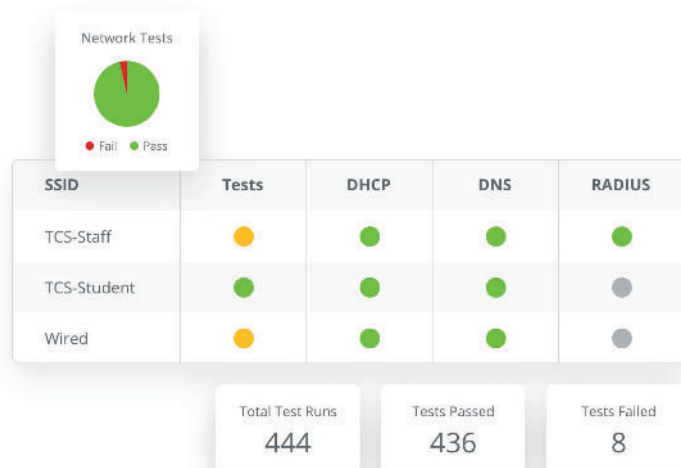

IMPROVED OPERATIONAL EFFICIENCY

WIP knows what you need – solutions – and what you don't – complications and mysteries. The platform drills down into every WiFi abnormality, delivering root cause identification and actionable insights with each real-time alert. Experience improved network performance, reliability, and security thanks to its proactive 24/7 detection, notification, mitigation, and complete ecosystem visibility.

PERSONALIZED SUPPORT

Your network has unique demands and challenges. WIP's AI-engine uses behavioral profiling and device pattern recognition to learn to recognize your network's expected behavior – and then provides real-time alerts with root cause identification and actionable resolutions if that behavior changes in any way.

SECURITY BREACH DETECTION

WIP automatically detects & classifies all APs as Mine, Known, Unknown, or Unauthorized. The platform sends instant alert notifications for any detected Unknown or Unauthorized APs, denial of service attacks, and at the detection of any vulnerable points of entry.

FUTURE-PROOFED NETWORK PLANNING

We can't overhype the importance of historical analytics. WIP automatically saves historical data, including identified problems and resolutions, and creates graphs that display health and performance trends over time. With this data, you always have the best insights needed when it comes to reviewing intermittent issues and making future budget and capacity decisions.