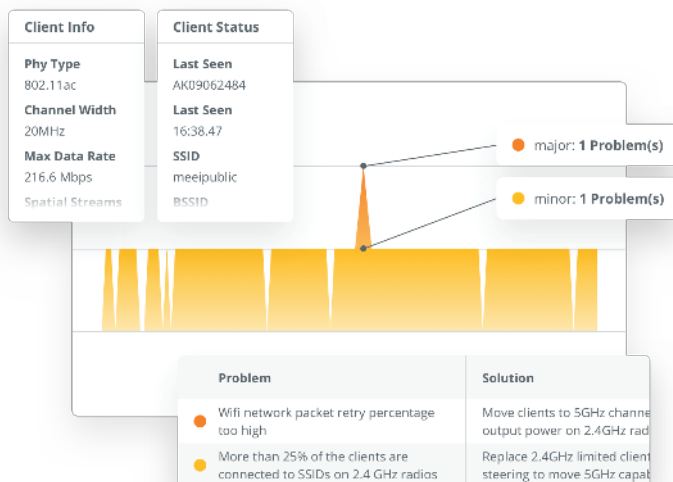

IMPROVED OPERATIONAL EFFICIENCY

WIP knows what you need – solutions – and what you don't – complications and mysteries. The platform drills down into every WiFi abnormality, delivering root cause identification and actionable insights with each real-time alert. Experience improved network performance, reliability, and security thanks to its proactive 24/7 detection, notification, mitigation, and complete ecosystem visibility.

PERSONALIZED SUPPORT

Your network has unique demands and challenges. WIP's AI-engine uses behavioral profiling and device pattern recognition to learn to recognize your network's expected behavior – and then provides real-time alerts with root cause identification and actionable resolutions if that behavior changes in any way.

SECURITY BREACH DETECTION

WIP automatically detects & classifies all APs as Mine, Known, Unknown, or Unauthorized. The platform sends instant alert notifications for any detected Unknown or Unauthorized APs, denial of service attacks, and at the detection of any vulnerable points of entry.