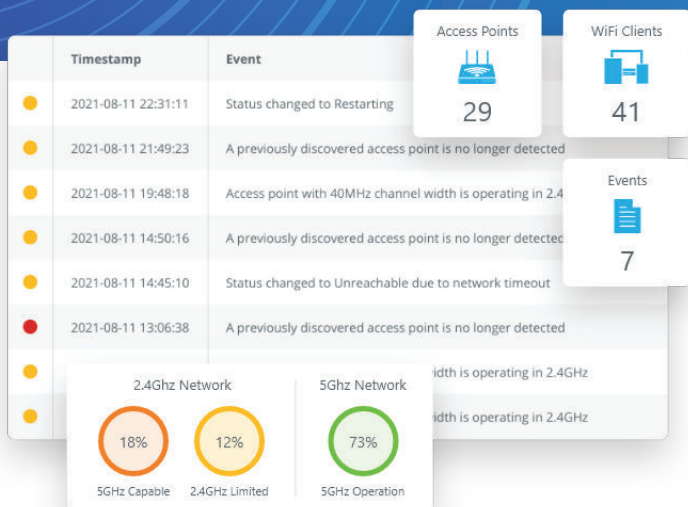

That's what The Wireless Intelligence Platform™ (WIP) is all about: advanced wireless optimization algorithms work alongside next-generation predictive analytics to keep your WiFi network up and running reliably and efficiently. Our unique combination of on-premise sensor hardware and cloud-based, patented software is vendor agnostic, and seamlessly integrates with any current network infrastructure. We eliminate small problems before they become big problems.